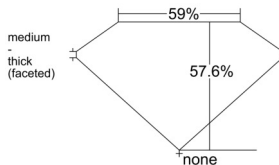

GIA®

FACSIMILE

GIA REPORT 1528718044

Verify this report at GIA.edu

GIA NATURAL DIAMOND DOSSIER®

July 07, 2025
GIA Report Number 1528718044
Shape and Cutting Style ..... Heart Brilliant
Measurements ..... 5.64 x 6.19 x 3.57 mm

GRADING RESULTS

Carat Weight ..... 0.70 carat
Color Grade ..... F
Clarity Grade ..... Internally Flawless

ADDITIONAL GRADING INFORMATION

Polish ..... Excellent
Symmetry ..... Very Good
Fluorescence ..... None
Clarity Characteristics.....Natural, Minor Details of Polish
Inscription(s): GIA 1528718044

PROPORTIONS

Profile not to actual proportions

GRADING SCALES

GIA COLOR SCALE		GIA CLARITY SCALE			
COLORLESS	D	VERY VERY SLIGHTLY INCLUDED	FLAWLESS		
	E		INTERNALLY FLAWLESS		
	F	VERY SLIGHTLY INCLUDED	VVS₁		
	G		VVS₂		
	H		VS₁		
	NEAR COLORLESS	I	SLIGHTLY INCLUDED	VS₂	
		J		SI₁	
		FAINT	K	INCLUDED	SI₂
			L		I₁
			M		I₂
VERT LIGHT	N	LIGHT	I₃		
	O				
	P				
	Q				
	R