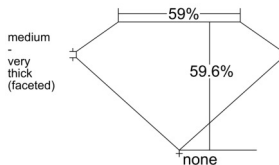

GIA®

FACSIMILE

GIA REPORT 1528653710

Verify this report at GIA.edu

GIA NATURAL DIAMOND DOSSIER®

June 30, 2025
GIA Report Number 1528653710
Shape and Cutting Style ..... Heart Brilliant
Measurements ..... 5.62 x 6.37 x 3.80 mm

GRADING RESULTS

Carat Weight ..... 0.83 carat
Color Grade ..... G
Clarity Grade VS1

ADDITIONAL GRADING INFORMATION

Polish ..... Excellent
Symmetry ..... Excellent
Fluorescence ..... Faint
Clarity Characteristics..... Crystal, Pinpoint
Inscription(s): GIA 1528653710

PROPORTIONS

Profile not to actual proportions

GRADING SCALES

GIA COLOR SCALE		GIA CLARITY SCALE	
COLORLESS	D	VERY VERY SLIGHTLY INCLUDED	FLAWLESS
	E		INTERNALLY FLAWLESS
	F		VVS₁
	G		VVS₂
	H		VS₁
	I		VS₂
	J		SI₁
	K		SI₂
	L		I₁
	M		I₂
NEAR COLORLESS	N	SLIGHTLY INCLUDED	I₃
	O		
	P		
	Q		
FAINT	R	INCLUDED	
	S		
	T		
	U		
VERY LIGHT	V	LIGHT	
	W		
	X		
	Y		
	Z