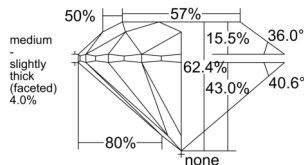

GIA®

FACSIMILE

GIA REPORT 1528642759

Verify this report at GIA.edu

GIA NATURAL DIAMOND DOSSIER®

June 30, 2025
GIA Report Number 1528642759
Shape and Cutting Style ..... Round Brilliant
Measurements ..... 4.71 - 4.75 x 2.95 mm

GRADING RESULTS

Carat Weight ..... 0.41 carat
Color Grade ..... D
Clarity Grade VS1
Cut Grade ..... Excellent

ADDITIONAL GRADING INFORMATION

Polish ..... Excellent
Symmetry ..... Excellent
Fluorescence ..... None
Clarity Characteristics ..... Cloud
Inscription(s): GIA 1528642759

PROPORTIONS

Profile to actual proportions