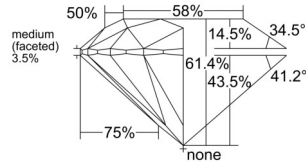

GIA®

FACSIMILE

GIA REPORT 1528642242

Verify this report at GIA.edu

GIA NATURAL DIAMOND DOSSIER®

June 28, 2025
GIA Report Number 1528642242
Shape and Cutting Style ..... Round Brilliant
Measurements ..... 3.85 - 3.87 x 2.37 mm

GRADING RESULTS

Carat Weight ..... 0.21 carat
Color Grade ..... E
Clarity Grade VVS1
Cut Grade ..... Excellent

ADDITIONAL GRADING INFORMATION

Polish ..... Excellent
Symmetry ..... Excellent
Fluorescence ..... Medium Blue
Clarity Characteristics ..... Pinpoint
Inscription(s): GIA 1528642242

PROPORTIONS

Profile to actual proportions