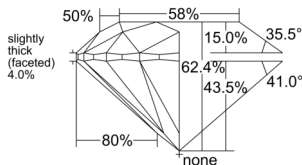

GIA®

FACSIMILE

GIA REPORT 1528618698

Verify this report at GIA.edu

GIA NATURAL DIAMOND DOSSIER®

June 26, 2025
GIA Report Number 1528618698
Shape and Cutting Style ..... Round Brilliant
Measurements ..... 5.17 - 5.19 x 3.23 mm

GRADING RESULTS

Carat Weight ..... 0.54 carat
Color Grade ..... D
Clarity Grade VVS2
Cut Grade ..... Excellent

ADDITIONAL GRADING INFORMATION

Polish ..... Excellent
Symmetry ..... Excellent
Fluorescence ..... Medium Blue
Clarity Characteristics..Cloud, Needle, Pinpoint, Internal Graining
Inspection(s): GIA 1528618698

PROPORTIONS

Profile to actual proportions

GRADING SCALES

GIA COLOR SCALE

COLORED	D
	E
	F
	G
	H
	I
	J
NEAR COLORLESS	K
	L
Faint	M
	N
	O
	P
Very Light	Q
	R
	S
	T
	U
	V
	W
	X
	Y
Light	Z

GIA CLARITY SCALE

FLAWLESS	VERY VERY SLIGHTLY INCLUDED	VS₁	VS₂	VS₁	VS₂	SI₁	SI₂	I₁	I₂	I₃											
											FLAWLESS	INTERNALLY FLAWLESS	VVS₁	VVS₂	VS₁	VS₂	SI₁	SI₂	I₁	I₂	I₃

GIA CUT SCALE

EXCELLENT
VERY GOOD
GOOD
FAIR
POOR