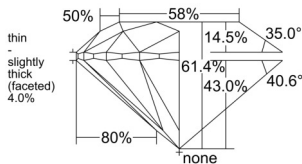

GIA®

FACSIMILE

GIA REPORT 1528553061

Verify this report at GIA.edu

GIA NATURAL DIAMOND DOSSIER®

June 19, 2025
GIA Report Number 1528553061
Shape and Cutting Style ..... Round Brilliant
Measurements ..... 5.93 - 5.97 x 3.65 mm

GRADING RESULTS

Carat Weight ..... 0.80 carat
Color Grade ..... H
Clarity Grade S11
Cut Grade ..... Excellent

ADDITIONAL GRADING INFORMATION

Polish ..... Excellent
Symmetry ..... Excellent
Fluorescence ..... None
Clarity Characteristics..... Crystal, Cloud, Feather
Inscription(s): GIA 1528553061

PROPORTIONS

GRADING SCALES

GIA COLOR SCALE

COLOURESS	D
	E
	F
	G
	H
	I
	J
NEAR COLOURESS	K
	L
FAIN	M
	N
	O
	P
	Q
VERY LIGHT	R
	S
	T
	U
	V
	W
	X
	Y
LIGHT	Z

GIA CLARITY SCALE

VERY VERY SLIGHTLY INCLUDED	FLAWLESS
	INTERNALLY FLAWLESS
VERY SLIGHTLY INCLUDED	VVS₁
	VVS₂
SLIGHTLY INCLUDED	VS₁
	VS₂
INCLUDED	SI₁
	SI₂
	I₁
	I₂
	I₃

GIA CUT SCALE

EXCELLENT
VERY GOOD
GOOD
FAIR
POOR