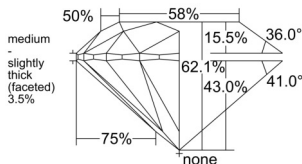

GIA®

FACSIMILE

GIA REPORT 1528533819

Verify this report at GIA.edu

GIA NATURAL DIAMOND DOSSIER®

June 18, 2025
GIA Report Number 1528533819
Shape and Cutting Style ..... Round Brilliant
Measurements ..... 4.60 - 4.62 x 2.86 mm

GRADING RESULTS

Carat Weight ..... 0.37 carat
Color Grade L
Clarity Grade VVS1
Cut Grade ..... Excellent

ADDITIONAL GRADING INFORMATION

Polish ..... Excellent
Symmetry ..... Excellent
Fluorescence ..... None
Clarity Characteristics..... Needle, Pinpoint, Feather
Inscription(s): GIA 1528533819

PROPORTIONS

GRADING SCALES

GIA COLOR SCALE	GIA CLARITY SCALE	GIA CUT SCALE
COLOURLESS D	FLAWLESS	EXCELLENT
E	INTERNALLY FLAWLESS	
F	VVS₁	VERY GOOD
G		
H	VVS₂	GOOD
I	VS₁	
J	VS₂	FAIR
K	SI₁	
L	SI₂	POOR
M	I₁	
N	I₂	
O	I₃	
P		
Q		
R		
S		
T		
U		
V		
W		
X		
Y		
Z