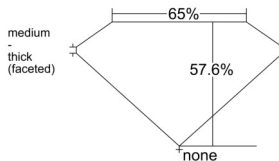

GIA®

FACSIMILE

GIA REPORT 1528449501

Verify this report at GIA.edu

GIA NATURAL DIAMOND DOSSIER®

June 16, 2025
GIA Report Number 1528449501
Shape and Cutting Style ..... Heart Brilliant
Measurements ..... 5.49 x 6.29 x 3.62 mm

GRADING RESULTS

Carat Weight ..... 0.73 carat
Color Grade ..... E
Clarity Grade VVS1

ADDITIONAL GRADING INFORMATION

Polish ..... Very Good
Symmetry ..... Very Good
Fluorescence ..... Faint
Clarity Characteristics... Internal Graining, Chip, Surface Graining
Inscription(s): GIA 1528449501

PROPORTIONS

Profile not to actual proportions

GRADING SCALES

GIA COLOR SCALE		GIA CLARITY SCALE			
COLORLESS	D	VERY VERY SLIGHTLY INCLUDED	FLAWLESS		
	E		INTERNALLY FLAWLESS		
	F	VERY SLIGHTLY INCLUDED	VVS₁		
	G		VVS₂		
	H		VS₁		
	NEAR COLORLESS	I	SLIGHTLY INCLUDED	VS₂	
		J		SI₁	
		FAINT	K	INCLUDED	SI₂
			L		I₁
			M		I₂
VERT LIGHT	N	INCLUDED	I₃		
	O				
	P				
	Q				
	R				
LIGHT	S				
	T				
	U				
	V				
	W				
X					
Y					
Z