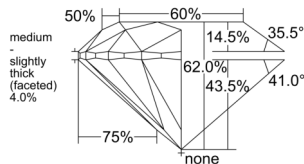

GIA®

FACSIMILE

GIA REPORT 1528427916

Verify this report at GIA.edu

GIA NATURAL DIAMOND DOSSIER®

June 16, 2025
GIA Report Number 1528427916
Shape and Cutting Style ..... Round Brilliant
Measurements ..... 5.04 - 5.08 x 3.14 mm

GRADING RESULTS

Carat Weight ..... 0.50 carat
Color Grade ..... E
Clarity Grade VVS1
Cut Grade ..... Excellent

ADDITIONAL GRADING INFORMATION

Polish ..... Excellent
Symmetry ..... Excellent
Fluorescence ..... None
Clarity Characteristics ..... Feather
Inscription(s): GIA 1528427916

PROPORTIONS

Profile to actual proportions