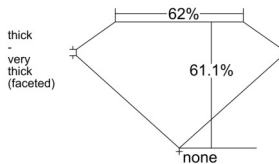

GIA®

FACSIMILE

GIA REPORT 1528408383

Verify this report at GIA.edu

GIA NATURAL DIAMOND DOSSIER®

June 07, 2025
GIA Report Number 1528408383
Shape and Cutting Style ..... Pear Brilliant
Measurements ..... 6.38 x 3.86 x 2.36 mm

GRADING RESULTS

Carat Weight ..... 0.34 carat
Color Grade ..... H
Clarity Grade VVS1

ADDITIONAL GRADING INFORMATION

Polish ..... Excellent
Symmetry ..... Good
Fluorescence ..... None
Clarity Characteristics..... Pinpoint, Indented Natural, Surface
Graining

Inscription(s): GIA 1528408383

PROPORTIONS

Profile not to actual proportions

GRADING SCALES

GIA COLOR SCALE		GIA CLARITY SCALE			
COLORLESS	D	VERY VERY SLIGHTLY INCLUDED	FLAWLESS		
	E		INTERNALLY FLAWLESS		
	F	VERY SLIGHTLY INCLUDED	VVS₁		
	G		VVS₂		
	H		VS₁		
	NEAR COLORLESS	I	VERY SLIGHTLY INCLUDED	VS₂	
		J		SI₁	
		FAINT	K	SLIGHTLY INCLUDED	SI₂
			L		I₁
			M		I₂
VERT LIGHT	N	INCLUDED	I₃		
	O				
	P				
	Q				
	R				
LIGHT	S				
	T				
	U				
	V				
	W				
	X				
Y					
Z