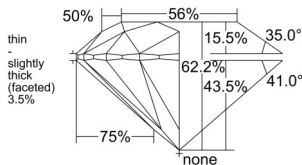

GIA®

FACSIMILE

GIA REPORT 1528405921

Verify this report at GIA.edu

GIA NATURAL DIAMOND DOSSIER®

June 09, 2025
GIA Report Number 1528405921
Shape and Cutting Style ..... Round Brilliant
Measurements ..... 5.22 - 5.25 x 3.26 mm

GRADING RESULTS

Carat Weight ..... 0.54 carat
Color Grade ..... H
Clarity Grade VVS1
Cut Grade ..... Excellent

ADDITIONAL GRADING INFORMATION

Polish ..... Excellent
Symmetry ..... Excellent
Fluorescence ..... None
Clarity Characteristics ..... Feather
Inscription(s): GIA 1528405921

PROPORTIONS

GRADING SCALES

GIA COLOR SCALE	GIA CLARITY SCALE	GIA CUT SCALE	
D	FLAWLESS	EXCELLENT	
E	INTERNALLY FLAWLESS		
F		VVS₁	VERY GOOD
G	VVS₂		
H	VS₁	GOOD	
I	VS₂		
J	SI₁	FAIR	
K	SI₂		
L	I₁	POOR	
M			
N			
O	I₂		
P			
Q			
R	I₃		
S			
T			
U			
V			
W			
X			
Y			
Z