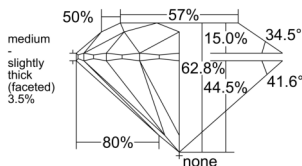

GIA®

FACSIMILE

GIA REPORT 1528403228

Verify this report at GIA.edu

GIA NATURAL DIAMOND DOSSIER®

June 07, 2025
GIA Report Number 1528403228
Shape and Cutting Style ..... Round Brilliant
Measurements ..... 5.06 - 5.10 x 3.19 mm

GRADING RESULTS

Carat Weight ..... 0.50 carat
Color Grade ..... F
Clarity Grade VS1
Cut Grade ..... Excellent

ADDITIONAL GRADING INFORMATION

Polish ..... Very Good
Symmetry ..... Excellent
Fluorescence ..... None
Clarity Characteristics ..... Crystal
Inscription(s): GIA 1528403228

PROPORTIONS

GRADING SCALES

GIA COLOR SCALE

COLOREDNESS	D
	E
	F
	G
	H
	I
	J
NEAR COLORLESS	K
	L
FAIN	M
	N
	O
	P
	Q
VERY LIGHT	R
	S
	T
	U
	V
	W
	X
	Y
LIGHT	Z

GIA CLARITY SCALE

FLAWLESS	INTERNAL FLAWLESS	
		FLAWLESS
VERY VERY SLIGHTLY INCLUDED	VVS₁	
	VVS₂	
VERY SLIGHTLY INCLUDED	VS₁	
	VS₂	
SLIGHTLY INCLUDED	SI₁	
	SI₂	
INCLUDED	I₁	
	I₂	
	I₃	

GIA CUT SCALE

EXCELLENT
VERY GOOD
GOOD
FAIR
POOR