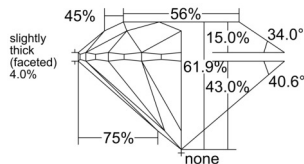

GIA®

FACSIMILE

GIA REPORT 1528358809

Verify this report at GIA.edu

GIA NATURAL DIAMOND DOSSIER®

June 09, 2025
GIA Report Number 1528358809
Shape and Cutting Style ..... Round Brilliant
Measurements ..... 5.06 - 5.09 x 3.14 mm

GRADING RESULTS

Carat Weight ..... 0.50 carat
Color Grade ..... J
Clarity Grade VVS1
Cut Grade ..... Excellent

ADDITIONAL GRADING INFORMATION

Polish ..... Excellent
Symmetry ..... Excellent
Fluorescence ..... None
Clarity Characteristics..... Pinpoint, Feather, Indented Natural
Inscription(s): GIA 1528358809

PROPORTIONS

Profile to actual proportions