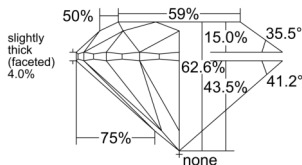

GIA®

FACSIMILE

GIA REPORT 1528294192

Verify this report at GIA.edu

GIA NATURAL DIAMOND DOSSIER®

May 27, 2025
GIA Report Number 1528294192
Shape and Cutting Style ..... Round Brilliant
Measurements ..... 5.47 - 5.49 x 3.43 mm

GRADING RESULTS

Carat Weight ..... 0.64 carat
Color Grade ..... E
Clarity Grade VVS1
Cut Grade ..... Excellent

ADDITIONAL GRADING INFORMATION

Polish ..... Excellent
Symmetry ..... Excellent
Fluorescence ..... Medium Blue
Clarity Characteristics ..... Pinpoint, Feather
Inscription(s): GIA 1528294192

PROPORTIONS

Profile to actual proportions