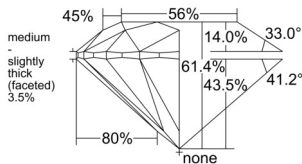

GIA®

FACSIMILE

GIA REPORT 1528278788

Verify this report at GIA.edu

GIA NATURAL DIAMOND DOSSIER®

May 27, 2025
GIA Report Number 1528278788
Shape and Cutting Style ..... Round Brilliant
Measurements ..... 5.51 - 5.52 x 3.39 mm

GRADING RESULTS

Carat Weight ..... 0.62 carat
Color Grade ..... D
Clarity Grade VS1
Cut Grade ..... Excellent

ADDITIONAL GRADING INFORMATION

Polish ..... Excellent
Symmetry ..... Excellent
Fluorescence ..... Faint
Clarity Characteristics..... Crystal, Feather, Cloud, Needle
Inscription(s): GIA 1528278788

PROPORTIONS

Profile to actual proportions

GRADING SCALES

GIA COLOR SCALE

COLORLESS	D
	E
	F
	G
	H
	I
	J
NEAR COLORLESS	K
	L
	M
	N
	O
	P
	Q
	R
	S
	T
	U
	V
	W
	X
	Y
	Z

GIA CLARITY SCALE

FLAWLESS	INTERNAL FLAWLESS	
		FLAWLESS
VERY VERY SLIGHTLY INCLUDED	VVS₁	
	VVS₂	
VERY SLIGHTLY INCLUDED	VS₁	
	VS₂	
SLIGHTLY INCLUDED	SI₁	
	SI₂	
INCLUDED	I₁	
	I₂	
	I₃	

GIA CUT SCALE

EXCELLENT
VERY GOOD
GOOD
FAIR
POOR