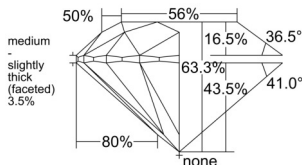

GIA®

FACSIMILE

GIA REPORT 1528202347

Verify this report at GIA.edu

GIA NATURAL DIAMOND DOSSIER®

May 20, 2025
GIA Report Number 1528202347
Shape and Cutting Style ..... Round Brilliant
Measurements ..... 5.05 - 5.08 x 3.21 mm

GRADING RESULTS

Carat Weight ..... 0.51 carat
Color Grade ..... G
Clarity Grade VVS1
Cut Grade ..... Excellent

ADDITIONAL GRADING INFORMATION

Polish ..... Excellent
Symmetry ..... Excellent
Fluorescence ..... None
Clarity Characteristics ..... Pinpoint, Surface Graining
Inscription(s): GIA 1528202347

PROPORTIONS

GRADING SCALES

GIA COLOR SCALE

COLORLESS	D
	E
	F
	G
	H
	I
NEAR COLORLESS	J
	K
	L
FAIN	M
	N
	O
	P
	Q
VERY LIGHT	R
	S
	T
	U
	V
	W
	X
	Y
LIGHT	Z

GIA CLARITY SCALE

FLAWLESS	INTERNAL FLAWLESS	
		FLAWLESS
VERY VERY SLIGHTLY INCLUDED	VVS₁	
	VVS₂	
VERY SLIGHTLY INCLUDED	VS₁	
	VS₂	
SLIGHTLY INCLUDED	SI₁	
	SI₂	
INCLUDED	I₁	
	I₂	
	I₃	

GIA CUT SCALE

EXCELLENT
VERY GOOD
GOOD
FAIR
POOR