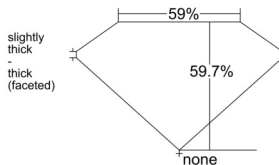

GIA®

FACSIMILE

GIA REPORT 1528187285

Verify this report at GIA.edu

GIA NATURAL DIAMOND DOSSIER®

May 19, 2025
GIA Report Number 1528187285
Shape and Cutting Style ..... Heart Brilliant
Measurements ..... 5.56 x 6.53 x 3.90 mm

GRADING RESULTS

Carat Weight ..... 0.85 carat
Color Grade ..... E
Clarity Grade VVS1

ADDITIONAL GRADING INFORMATION

Polish ..... Excellent
Symmetry ..... Excellent
Fluorescence ..... None
Clarity Characteristics ..... Cloud, Pinpoint, Feather
Inscription(s): GIA 1528187285

PROPORTIONS

Profile not to actual proportions

GRADING SCALES

GIA COLOR SCALE		GIA CLARITY SCALE		
NEAR COLORLESS	D	VERY VERY SLIGHTLY INCLUDED	FLAWLESS	
	E		INTERNALLY FLAWLESS	
	F	VERY SLIGHTLY INCLUDED	VVS₁	
	G		VVS₂	
	H		VS₁	
	FAINT	I	SLIGHTLY INCLUDED	VS₂
		J		SI₁
		K	INCLUDED	SI₂
		L		I₁
		M		I₂
VERT LIGHT		N	INCLUDED	I₃
		O		
		P		
	LIGHT	Q		
		R		
		S		
T				
U				
V				
W				
X				
Y				
Z