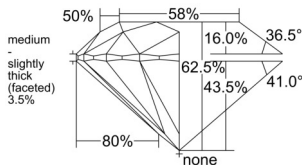

GIA®

FACSIMILE

GIA REPORT 1528184469

Verify this report at GIA.edu

GIA NATURAL DIAMOND DOSSIER®

May 17, 2025
GIA Report Number 1528184469
Shape and Cutting Style ..... Round Brilliant
Measurements ..... 5.18 - 5.21 x 3.25 mm

GRADING RESULTS

Carat Weight ..... 0.54 carat
Color Grade ..... E
Clarity Grade VS2
Cut Grade ..... Excellent

ADDITIONAL GRADING INFORMATION

Polish ..... Excellent
Symmetry ..... Excellent
Fluorescence ..... None
Clarity Characteristics ..... Cloud, Crystal
Inscription(s): GIA 1528184469

PROPORTIONS

GRADING SCALES

GIA COLOR SCALE	GIA CLARITY SCALE	GIA CUT SCALE	
D	FLAWLESS	EXCELLENT	
E	INTERNALLY FLAWLESS		
F		VVS₁	VERY GOOD
G	VVS₂		
H	VS₁	GOOD	
I	VS₂		
J	SI₁	FAIR	
K	SI₂		
L	I₁	POOR	
M			
N			
O	I₂		
P			
Q			
R	I₃		
S			
T			
U			
V			
W			
X			
Y			
Z