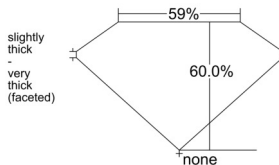

GIA®

FACSIMILE

GIA REPORT 1528138948

Verify this report at GIA.edu

GIA NATURAL DIAMOND DOSSIER®

May 13, 2025
GIA Report Number 1528138948
Shape and Cutting Style ..... Heart Brilliant
Measurements ..... 4.41 x 4.90 x 2.94 mm

GRADING RESULTS

Carat Weight ..... 0.36 carat
Color Grade ..... E
Clarity Grade VS1

ADDITIONAL GRADING INFORMATION

Polish ..... Excellent
Symmetry ..... Excellent
Fluorescence ..... None
Clarity Characteristics ..... Feather, Needle
Inscription(s): GIA 1528138948

PROPORTIONS

Profile not to actual proportions

GRADING SCALES

GIA COLOR SCALE		GIA CLARITY SCALE	
COLORLESS	D	VERY SLIGHTLY INCLUDED	FLAWLESS
	E		INTERNALLY FLAWLESS
	F		VVS₁
	G		VVS₂
	H		VS₁
	I		VS₂
	J		SI₁
	K		SI₂
	L		I₁
	M		I₂
NEAR COLORLESS	N	INCLUDED	I₃
	O		
	P		
	Q		
FAINT	R		
	S		
	T		
	U		
	V		
	W		
	X		
	Y		
VERT LIGHT	Z