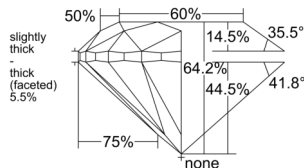

GIA®

FACSIMILE

GIA REPORT 1528024773

Verify this report at GIA.edu

GIA NATURAL DIAMOND DOSSIER®

April 29, 2025
GIA Report Number 1528024773
Shape and Cutting Style ..... Round Brilliant
Measurements ..... 5.55 - 5.59 x 3.58 mm

GRADING RESULTS

Carat Weight ..... 0.70 carat
Color Grade ..... M, Faint Brown
Clarity Grade SI2
Cut Grade ..... Very Good

ADDITIONAL GRADING INFORMATION

Polish ..... Excellent
Symmetry ..... Very Good
Fluorescence ..... Medium Blue
Clarity Characteristics ..... Cloud, Feather
Inscription(s): GIA 1528024773

PROPORTIONS

Profile to actual proportions