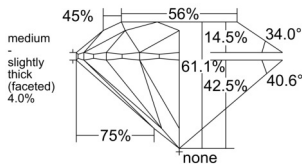

GIA®

FACSIMILE

GIA REPORT 1528018846

Verify this report at GIA.edu

GIA NATURAL DIAMOND DOSSIER®

April 30, 2025
GIA Report Number 1528018846
Shape and Cutting Style ..... Round Brilliant
Measurements ..... 5.09 - 5.12 x 3.12 mm

GRADING RESULTS

Carat Weight ..... 0.50 carat
Color Grade ..... E
Clarity Grade VVS1
Cut Grade ..... Excellent

ADDITIONAL GRADING INFORMATION

Polish ..... Excellent
Symmetry ..... Excellent
Fluorescence ..... None
Clarity Characteristics ..... Pinpoint
Inscription(s): GIA 1528018846

PROPORTIONS

Profile to actual proportions

GRADING SCALES

GIA COLOR SCALE	GIA CLARITY SCALE	GIA CUT SCALE
COLOURLESS	FLAWLESS	EXCELLENT
E	INTERNALLY FLAWLESS	
F	VVS₁	VERY GOOD
G		
H	VVS₂	GOOD
I	VS₁	
J	VS₂	FAIR
K	SI₁	
L	SI₂	POOR
M	I₁	
N	I₂	
O	I₃	
P		
Q		
R		
S		
T		
U		
V		
W		
X		
Y		
Z