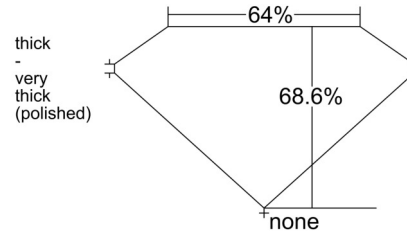

GIA NATURAL DIAMOND GRADING REPORT

April 30, 2025  
 GIA Report Number ..... 1528014004  
 Shape and Cutting Style ..... Emerald Cut  
 Measurements ..... 7.12 x 5.08 x 3.49 mm

GRADING RESULTS

Carat Weight ..... 1.31 carat  
 Color Grade ..... H  
 Clarity Grade ..... SI1

PROPORTIONS

Profile not to actual proportions

CLARITY CHARACTERISTICS

KEY TO SYMBOLS\*

- Crystal
- ∖ Needle

\* Red symbols denote internal characteristics (inclusions). Green or black symbols denote external characteristics (blemishes). Diagram is an approximate representation of the diamond, and symbols shown indicate type, position, and approximate size of clarity characteristics. All clarity characteristics may not be shown. Details of finish are not shown.