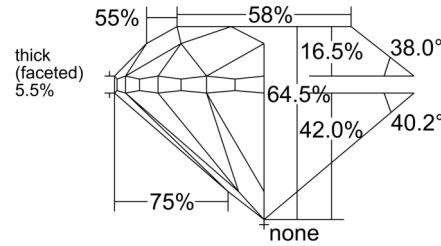

GIA NATURAL DIAMOND GRADING REPORT

July 17, 2025
 GIA Report Number 1527829030
 Shape and Cutting Style Round Brilliant
 Measurements 6.16 - 6.22 x 3.99 mm

GRADING RESULTS

Carat Weight 1.00 carat
 Color Grade I
 Clarity Grade SI1
 Cut Grade Very Good

ADDITIONAL GRADING INFORMATION

Polish Excellent
 Symmetry Very Good
 Fluorescence None
 Inscription(s): GIA 1527829030
 Comments: Pinpoints are not shown.

PROPORTIONS

Profile to actual proportions

CLARITY CHARACTERISTICS

KEY TO SYMBOLS*

- Cloud
- Crystal
- Feather

* Red symbols denote internal characteristics (inclusions). Green or black symbols denote external characteristics (blemishes). Diagram is an approximate representation of the diamond, and symbols shown indicate type, position, and approximate size of clarity characteristics. All clarity characteristics may not be shown. Details of finish are not shown.