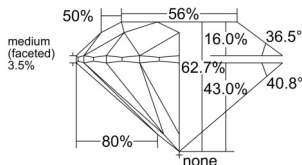

GIA®

FACSIMILE

GIA REPORT 1527791023

Verify this report at GIA.edu

GIA NATURAL DIAMOND DOSSIER®

July 15, 2025
GIA Report Number 1527791023
Shape and Cutting Style ..... Round Brilliant
Measurements ..... 5.80 - 5.83 x 3.64 mm

GRADING RESULTS

Carat Weight ..... 0.76 carat
Color Grade ..... D
Clarity Grade VVS1
Cut Grade ..... Excellent

ADDITIONAL GRADING INFORMATION

Polish ..... Excellent
Symmetry ..... Excellent
Fluorescence ..... None
Clarity Characteristics ..... Pinpoint
Inscription(s): GIA 1527791023

PROPORTIONS

Profile to actual proportions