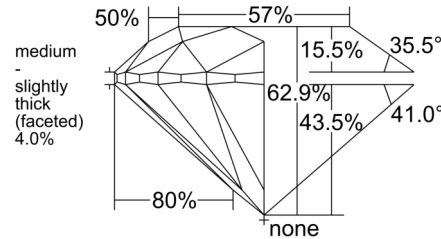

GIA NATURAL DIAMOND GRADING REPORT

July 11, 2025
GIA Report Number 1527775885
Shape and Cutting Style ..... Round Brilliant
Measurements ..... 7.54 - 7.61 x 4.77 mm

GRADING RESULTS

Carat Weight ..... 1.70 carat
Color Grade I
Clarity Grade VS1
Cut Grade ..... Excellent

ADDITIONAL GRADING INFORMATION

Polish ..... Excellent
Symmetry ..... Excellent
Fluorescence ..... Faint
Inscription(s): GIA 1527775885

Comments: Additional clouds are not shown. Pinpoints are not shown.

PROPORTIONS

Profile to actual proportions