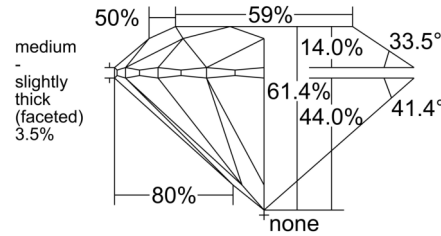

GIA NATURAL DIAMOND GRADING REPORT

July 07, 2025
GIA Report Number 1527715607
Shape and Cutting Style ..... Round Brilliant
Measurements ..... 6.42 - 6.46 x 3.95 mm

GRADING RESULTS

Carat Weight ..... 1.00 carat
Color Grade ..... E
Clarity Grade VVS1
Cut Grade ..... Excellent

ADDITIONAL GRADING INFORMATION

Polish ..... Excellent
Symmetry ..... Excellent
Fluorescence ..... None
Inscription(s): GIA 1527715607

PROPORTIONS

Profile to actual proportions