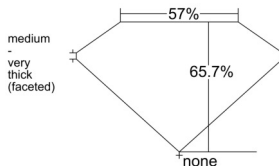

GIA®

FACSIMILE

GIA REPORT 1527654891

Verify this report at GIA.edu

GIA NATURAL DIAMOND DOSSIER®

July 01, 2025
GIA Report Number 1527654891
Shape and Cutting Style ..... Pear Brilliant
Measurements ..... 5.65 x 3.67 x 2.41 mm

GRADING RESULTS

Carat Weight ..... 0.30 carat
Color Grade ..... D
Clarity Grade VVS1

ADDITIONAL GRADING INFORMATION

Polish ..... Excellent
Symmetry ..... Very Good
Fluorescence ..... None
Clarity Characteristics..... Pinpoint, Natural
Inscription(s): GIA 1527654891

PROPORTIONS

Profile not to actual proportions

GRADING SCALES

GIA COLOR SCALE		GIA CLARITY SCALE	
COLORLESS	D	VERY VERY SLIGHTLY INCLUDED	FLAWLESS
	E		INTERNALLY FLAWLESS
	F		VVS₁
	G		VVS₂
	H		VS₁
	I		VS₂
	J		SI₁
	K		SI₂
	L		I₁
	M		I₂
NEAR COLORLESS	N	SLIGHTLY INCLUDED	I₃
	O		
	P		
	Q		
FAINT	R		
	S		
	T		
	U		
VERT LIGHT	V		
	W		
	X		
	Y		
LIGHT	Z