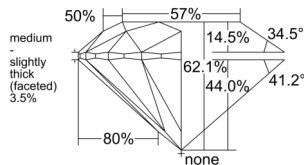

GIA®

FACSIMILE

GIA REPORT 1527610881

Verify this report at GIA.edu

GIA NATURAL DIAMOND DOSSIER®

July 08, 2025
GIA Report Number 1527610881
Shape and Cutting Style ..... Round Brilliant
Measurements ..... 5.39 - 5.40 x 3.35 mm

GRADING RESULTS

Carat Weight ..... 0.60 carat
Color Grade ..... F
Clarity Grade VS2
Cut Grade ..... Excellent

ADDITIONAL GRADING INFORMATION

Polish ..... Excellent
Symmetry ..... Excellent
Fluorescence ..... None
Clarity Characteristics..... Crystal, Cloud, Feather
Inscription(s): GIA 1527610881

PROPORTIONS

GRADING SCALES

GIA COLOR SCALE	GIA CLARITY SCALE	GIA CUT SCALE	
D	FLAWLESS	EXCELLENT	
E	INTERNALLY FLAWLESS		
F		VVS₁	VERY GOOD
G	VVS₂		
H	VS₁	GOOD	
I	VS₂		
J	SI₁	FAIR	
K	SI₂		
L	I₁	POOR	
M	I₂		
N	I₃		
O			
P			
Q			
R			
S			
T			
U			
V			
W			
X			
Y			
Z