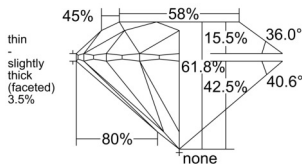

GIA®

FACSIMILE

GIA REPORT 1527585470

Verify this report at GIA.edu

GIA NATURAL DIAMOND DOSSIER®

July 02, 2025
GIA Report Number 1527585470
Shape and Cutting Style ..... Round Brilliant
Measurements ..... 5.30 - 5.33 x 3.29 mm

GRADING RESULTS

Carat Weight ..... 0.57 carat
Color Grade ..... F
Clarity Grade VVS1
Cut Grade ..... Excellent

ADDITIONAL GRADING INFORMATION

Polish ..... Excellent
Symmetry ..... Excellent
Fluorescence ..... None
Clarity Characteristics ..... Pinpoint, Feather
Inscription(s): GIA 1527585470

PROPORTIONS

Profile to actual proportions