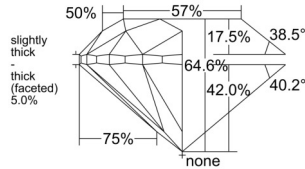

GIA®

FACSIMILE

GIA REPORT 1527547511

Verify this report at GIA.edu

GIA NATURAL DIAMOND DOSSIER®

June 20, 2025
GIA Report Number 1527547511
Shape and Cutting Style ..... Round Brilliant
Measurements ..... 4.89 - 4.95 x 3.18 mm

GRADING RESULTS

Carat Weight ..... 0.50 carat
Color Grade ..... G
Clarity Grade VS2
Cut Grade ..... Very Good

ADDITIONAL GRADING INFORMATION

Polish ..... Excellent
Symmetry ..... Very Good
Fluorescence ..... Very Strong Blue
Clarity Characteristics ..... Crystal
Inscription(s): GIA 1527547511

PROPORTIONS

Profile to actual proportions

GRADING SCALES

GIA COLOR SCALE

COLORESS	D
	E
	F
	G
	H
	I
	J
NEAR COLORLESS	K
	L
FAIN	M
	N
	O
	P
VERY LIGHT	R
	S
	T
	U
	V
LIGHT	W
	X
	Y
	Z

GIA CLARITY SCALE

FLAWLESS	VERY VERY SLIGHTLY INCLUDED	VVS₁	
			VVS₂
INTERNALLY FLAWLESS	VERY SLIGHTLY INCLUDED	VS₁	
		VS₂	
SLIGHTLY INCLUDED	SLIGHTLY INCLUDED	SI₁	
		SI₂	
INCLUDED	INCLUDED	I₁	
		I₂	
		I₃	

GIA CUT SCALE

EXCELLENT
VERY GOOD
GOOD
FAIR
POOR