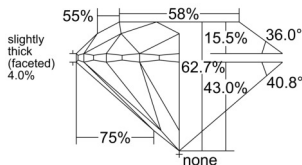

GIA®

FACSIMILE

GIA REPORT 1527539223

Verify this report at gia.edu

GIA NATURAL DIAMOND DOSSIER®

June 18, 2025
GIA Report Number 1527539223
Shape and Cutting Style ..... Round Brilliant
Measurements ..... 6.09 - 6.12 x 3.83 mm

GRADING RESULTS

Carat Weight ..... 0.90 carat
Color Grade ..... F
Clarity Grade VS2
Cut Grade ..... Excellent

ADDITIONAL GRADING INFORMATION

Polish ..... Excellent
Symmetry ..... Excellent
Fluorescence ..... None
Clarity Characteristics ..... Feather
Inscription(s): GIA 1527539223

PROPORTIONS

Profile to actual proportions