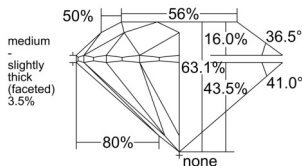

GIA®

FACSIMILE

GIA REPORT 1527291241

Verify this report at GIA.edu

GIA NATURAL DIAMOND DOSSIER®

May 28, 2025
GIA Report Number 1527291241
Shape and Cutting Style ..... Round Brilliant
Measurements ..... 5.06 - 5.09 x 3.20 mm

GRADING RESULTS

Carat Weight ..... 0.51 carat
Color Grade ..... F
Clarity Grade VVS2
Cut Grade ..... Excellent

ADDITIONAL GRADING INFORMATION

Polish ..... Excellent
Symmetry ..... Excellent
Fluorescence ..... None
Clarity Characteristics..... Cloud, Needle, Pinpoint, Feather
Inscription(s): GIA 1527291241

PROPORTIONS

GRADING SCALES

GIA COLOR SCALE	GIA CLARITY SCALE	GIA CUT SCALE	
D	FLAWLESS	EXCELLENT	
E	INTERNALLY FLAWLESS		
F		VVS₁	VERY GOOD
G	VVS₂		
H	VS₁	GOOD	
I	VS₂		
J	SI₁	FAIR	
K	SI₂		
L	I₁	POOR	
M	I₂		
N	I₃		
O			
P			
Q			
R			
S			
T			
U			
V			
W			
X			
Y			
Z