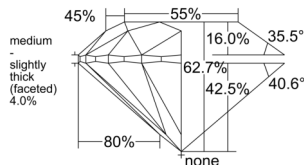

GIA®

FACSIMILE

GIA REPORT 1527173924

Verify this report at GIA.edu

GIA NATURAL DIAMOND DOSSIER®

May 17, 2025
GIA Report Number 1527173924
Shape and Cutting Style ..... Round Brilliant
Measurements ..... 5.03 - 5.08 x 3.17 mm

GRADING RESULTS

Carat Weight ..... 0.50 carat
Color Grade ..... E
Clarity Grade VVS1
Cut Grade ..... Excellent

ADDITIONAL GRADING INFORMATION

Polish ..... Excellent
Symmetry ..... Excellent
Fluorescence ..... None
Clarity Characteristics ..... Feather
Inscription(s): GIA 1527173924

PROPORTIONS

Profile to actual proportions

GRADING SCALES

GIA COLOR SCALE	GIA CLARITY SCALE	GIA CUT SCALE	
D	FLAWLESS	EXCELLENT	
E	INTERNALLY FLAWLESS		
F		VVS₁	VERY GOOD
G	VVS₂		
H	VS₁	GOOD	
I	VS₂		
J	SI₁	FAIR	
K	SI₂		
L	I₁	POOR	
M			
N			
O	I₂		
P			
Q			
R	I₃		
S			
T			
U			
V			
W			
X			
Y			
Z