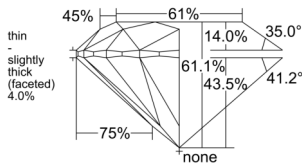

GIA®

FACSIMILE

GIA REPORT 1527018252

Verify this report at GIA.edu

GIA NATURAL DIAMOND DOSSIER®

April 30, 2025
GIA Report Number 1527018252
Shape and Cutting Style ..... Round Brilliant
Measurements ..... 5.10 - 5.13 x 3.13 mm

GRADING RESULTS

Carat Weight ..... 0.50 carat
Color Grade ..... F
Clarity Grade VVS1
Cut Grade ..... Excellent

ADDITIONAL GRADING INFORMATION

Polish ..... Excellent
Symmetry ..... Excellent
Fluorescence ..... None
Clarity Characteristics ..... Pinpoint, Feather
Inscription(s): GIA 1527018252

PROPORTIONS

Profile to actual proportions