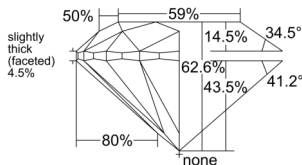

GIA®

FACSIMILE

GIA REPORT 1527008584

Verify this report at GIA.edu

GIA NATURAL DIAMOND DOSSIER®

April 29, 2025
GIA Report Number 1527008584
Shape and Cutting Style ..... Round Brilliant
Measurements ..... 6.04 - 6.07 x 3.79 mm

GRADING RESULTS

Carat Weight ..... 0.87 carat
Color Grade ..... E
Clarity Grade ..... Internally Flawless
Cut Grade ..... Excellent

ADDITIONAL GRADING INFORMATION

Polish ..... Excellent
Symmetry ..... Excellent
Fluorescence ..... Medium Blue
Clarity Characteristics ..... Minor Details of Polish
Inscription(s): GIA 1527008584

PROPORTIONS

Profile to actual proportions

GRADING SCALES

GIA COLOR SCALE	GIA CLARITY SCALE	GIA CUT SCALE	
D	FLAWLESS	EXCELLENT	
E	INTERNALLY FLAWLESS		
F		VVS₁	VERY GOOD
G	VVS₂		
H	VS₁	GOOD	
I	VS₂		
J	SI₁	FAIR	
K	SI₂		
L	I₁	POOR	
M			
N			
O	I₂		
P			
Q			
R	I₃		
S			
T			
U			
V			
W			
X			
Y			
Z