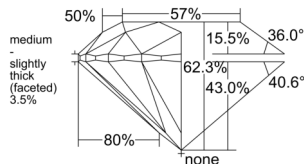

GIA®

FACSIMILE

GIA REPORT 1525977631

Verify this report at GIA.edu

GIA NATURAL DIAMOND DOSSIER®

August 04, 2025
GIA Report Number 1525977631
Shape and Cutting Style ..... Round Brilliant
Measurements ..... 5.59 - 5.63 x 3.49 mm

GRADING RESULTS

Carat Weight ..... 0.68 carat
Color Grade ..... H
Clarity Grade VVS2
Cut Grade ..... Excellent

ADDITIONAL GRADING INFORMATION

Polish ..... Excellent
Symmetry ..... Excellent
Fluorescence ..... None
Clarity Characteristics ..... Pinpoint, Cloud
Inscription(s): GIA 1525977631

PROPORTIONS

GRADING SCALES

GIA COLOR SCALE

COLORESS	D
	E
	F
	G
	H
	I
	J
NEAR COLORESS	K
	L
FANIT	M
	N
	O
	P
VERY LIGHT	R
	S
	T
	U
	V
	W
	X
	Y
LIGHT	Z

GIA CLARITY SCALE

VERY VERY SLIGHTLY INCLUDED	FLAWLESS
	INTERNALLY FLAWLESS
VERY SLIGHTLY INCLUDED	VVS₁
	VVS₂
SLIGHTLY INCLUDED	VS₁
	VS₂
INCLUDED	SI₁
	SI₂
	I₁
	I₂
	I₃

GIA CUT SCALE

EXCELLENT
VERY GOOD
GOOD
FAIR
POOR