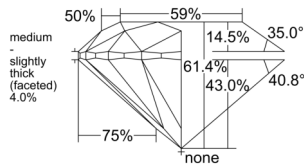

GIA®

FACSIMILE

GIA REPORT 1525977156

Verify this report at GIA.edu

GIA NATURAL DIAMOND DOSSIER®

August 01, 2025
GIA Report Number 1525977156
Shape and Cutting Style ..... Round Brilliant
Measurements ..... 5.25 - 5.29 x 3.24 mm

GRADING RESULTS

Carat Weight ..... 0.56 carat
Color Grade ..... D
Clarity Grade VVS2
Cut Grade ..... Excellent

ADDITIONAL GRADING INFORMATION

Polish ..... Excellent
Symmetry ..... Excellent
Fluorescence ..... None
Clarity Characteristics ..... Pinpoint
Inscription(s): GIA 1525977156

PROPORTIONS

Profile to actual proportions

GRADING SCALES

GIA COLOR SCALE

COLORESS	D
	E
	F
	G
	H
	I
	J
NEAR COLORESS	K
	L
FANIT	M
	N
	O
	P
VERY LIGHT	Q
	R
	S
	T
	U
	V
	W
	X
	Y
LIGHT	Z

GIA CLARITY SCALE

VERY VERY SLIGHTLY INCLUDED	FLAWLESS
	INTERNALLY FLAWLESS
VERY SLIGHTLY INCLUDED	VVS₁
	VVS₂
SLIGHTLY INCLUDED	VS₁
	VS₂
INCLUDED	SI₁
	SI₂
	I₁
	I₂
	I₃

GIA CUT SCALE

EXCELLENT
VERY GOOD
GOOD
FAIR
POOR