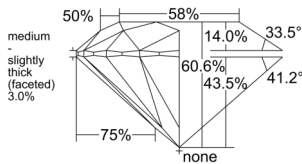

GIA®

FACSIMILE

GIA REPORT 1525969654

Verify this report at GIA.edu

GIA NATURAL DIAMOND DOSSIER®

July 30, 2025
GIA Report Number 1525969654
Shape and Cutting Style ..... Round Brilliant
Measurements ..... 5.48 - 5.50 x 3.33 mm

GRADING RESULTS

Carat Weight ..... 0.60 carat
Color Grade ..... G
Clarity Grade S11
Cut Grade ..... Excellent

ADDITIONAL GRADING INFORMATION

Polish ..... Excellent
Symmetry ..... Excellent
Fluorescence ..... None
Clarity Characteristics ..... Cloud, Crystal, Feather
Inscription(s): GIA 1525969654

PROPORTIONS

Profile to actual proportions

GRADING SCALES

GIA COLOR SCALE

COLOREDNESS	D
	E
	F
	G
	H
	I
	J
NEAR COLORLESS	K
	L
Faint	M
	N
	O
	P
Very Light	Q
	R
	S
	T
	U
	V
Light	W
	X
	Y
	Z

GIA CLARITY SCALE

FLAWLESS	INTERNAL FLAWLESS	
		FLAWLESS
VERY VERY SLIGHTLY INCLUDED	VERY SLIGHTLY INCLUDED	
		VVS₁
	VVS₂	
SLIGHTLY INCLUDED	INCLUDED	
		VS₁
	VS₂	
	SI₁	
	SI₂	
	I₁	
	I₂	
	I₃	

GIA CUT SCALE

EXCELLENT
VERY GOOD
GOOD
FAIR
POOR