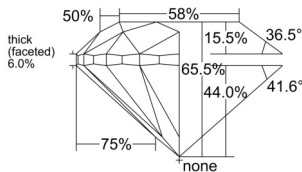

GIA®

FACSIMILE

GIA REPORT 1525942078

Verify this report at GIA.edu

GIA NATURAL DIAMOND DOSSIER®

July 28, 2025
GIA Report Number 1525942078
Shape and Cutting Style ..... Round Brilliant
Measurements ..... 4.90 - 4.95 x 3.23 mm

GRADING RESULTS

Carat Weight ..... 0.50 carat
Color Grade ..... H
Clarity Grade S11
Cut Grade ..... Good

ADDITIONAL GRADING INFORMATION

Polish ..... Very Good
Symmetry ..... Very Good
Fluorescence ..... None
Clarity Characteristics ..... Crystal, Cloud
Inscription(s): GIA 1525942078

PROPORTIONS

Profile to actual proportions

GRADING SCALES

GIA COLOR SCALE	GIA CLARITY SCALE	GIA CUT SCALE	
D	FLAWLESS	EXCELLENT	
E	INTERNALLY FLAWLESS		
F		VVS₁	VERY GOOD
G	VVS₂		
H	VS₁	GOOD	
I	VS₂		
J	S1₁	FAIR	
K	S1₂		
L	I₁	POOR	
M	I₂		
N	I₃		
O			
P			
Q			
R			
S			
T			
U			
V			
W			
X			
Y			
Z