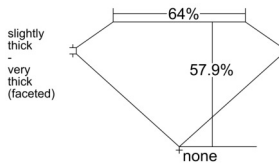

GIA®

FACSIMILE

GIA REPORT 1525925616

Verify this report at GIA.edu

GIA NATURAL DIAMOND DOSSIER®

July 25, 2025
GIA Report Number 1525925616
Shape and Cutting Style ..... Pear Brilliant
Measurements ..... 7.38 x 4.83 x 2.79 mm

GRADING RESULTS

Carat Weight ..... 0.60 carat
Color Grade ..... F
Clarity Grade VS1

ADDITIONAL GRADING INFORMATION

Polish ..... Excellent
Symmetry ..... Very Good
Fluorescence ..... None
Clarity Characteristics..... Cloud, Crystal, Cavity, Needle
Inscription(s): GIA 1525925616

PROPORTIONS

Profile not to actual proportions

GRADING SCALES

GIA COLOR SCALE		GIA CLARITY SCALE			
COLORLESS	D	VERY VERY SLIGHTLY INCLUDED	FLAWLESS		
	E		INTERNALLY FLAWLESS		
	F	VERY SLIGHTLY INCLUDED	VVS₁		
	G		VVS₂		
	H		VS₁		
	NEAR COLORLESS	I	SLIGHTLY INCLUDED	VS₂	
		J		SI₁	
		FAINT	K	INCLUDED	SI₂
			L		I₁
			M		I₂
VERT LIGHT	N	LIGHT	I₃		
	O				
	P				
	Q				
	R