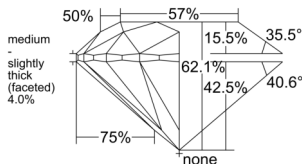

GIA®

FACSIMILE

GIA REPORT 1525865542

Verify this report at GIA.edu

GIA NATURAL DIAMOND DOSSIER®

July 22, 2025
GIA Report Number 1525865542
Shape and Cutting Style ..... Round Brilliant
Measurements ..... 5.07 - 5.11 x 3.16 mm

GRADING RESULTS

Carat Weight ..... 0.51 carat
Color Grade ..... E
Clarity Grade VVS1
Cut Grade ..... Excellent

ADDITIONAL GRADING INFORMATION

Polish ..... Excellent
Symmetry ..... Excellent
Fluorescence ..... Medium Blue
Clarity Characteristics ..... Pinpoint
Inscription(s): GIA 1525865542

PROPORTIONS

Profile to actual proportions

GRADING SCALES

GIA COLOR SCALE	GIA CLARITY SCALE	GIA CUT SCALE	
COLOURLESS D	FLAWLESS	EXCELLENT	
E	INTERNALLY FLAWLESS		
F		VVS₁	VERY GOOD
G	VVS₂		
H	VS₁	GOOD	
I	VS₂		
J	SI₁	FAIR	
K	SI₂		
L	I₁	POOR	
M	I₂		
N	I₃		
O			
P			
Q			
R			
S			
T			
U			
V			
W			
X			
Y			
Z