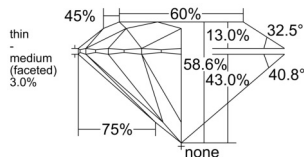

GIA®

FACSIMILE

GIA REPORT 1525847306

Verify this report at GIA.edu

GIA NATURAL DIAMOND DOSSIER®

July 19, 2025
GIA Report Number 1525847306
Shape and Cutting Style ..... Round Brilliant
Measurements ..... 5.25 - 5.27 x 3.09 mm

GRADING RESULTS

Carat Weight ..... 0.51 carat
Color Grade ..... F
Clarity Grade VVS1
Cut Grade ..... Excellent

ADDITIONAL GRADING INFORMATION

Polish ..... Excellent
Symmetry ..... Excellent
Fluorescence ..... None
Clarity Characteristics ..... Pinpoint, Feather
Inscription(s): GIA 1525847306

PROPORTIONS

Profile to actual proportions