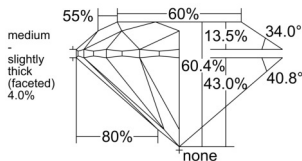

GIA®

FACSIMILE

GIA REPORT 1525789224

Verify this report at GIA.edu

GIA NATURAL DIAMOND DOSSIER®

July 14, 2025
GIA Report Number 1525789224
Shape and Cutting Style ..... Round Brilliant
Measurements ..... 4.91 - 4.93 x 2.97 mm

GRADING RESULTS

Carat Weight ..... 0.44 carat
Color Grade ..... J
Clarity Grade VVS1
Cut Grade ..... Excellent

ADDITIONAL GRADING INFORMATION

Polish ..... Excellent
Symmetry ..... Excellent
Fluorescence ..... Strong Blue
Clarity Characteristics..... Pinpoint, Manufacturing Remnant
Inscription(s): GIA 1525789224

PROPORTIONS

Profile to actual proportions

GRADING SCALES

GIA COLOR SCALE	GIA CLARITY SCALE	GIA CUT SCALE
COLOURESS	FLAWLESS	EXCELLENT
D	INTERNALLY FLAWLESS	
E	VVS₁	VERY GOOD
F		
G	VS₁	GOOD
H		
I	SI₁	FAIR
J		
K	I₁	POOR
L		
M	I₂	
N		
O	I₃	
P		
Q		
R		
S		
T		
U		
V		
W		
X		
Y		
Z