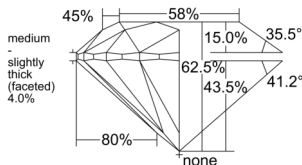

GIA®

FACSIMILE

GIA REPORT 1525783458

Verify this report at GIA.edu

GIA NATURAL DIAMOND DOSSIER®

July 17, 2025
GIA Report Number 1525783458
Shape and Cutting Style ..... Round Brilliant
Measurements ..... 4.86 - 4.90 x 3.05 mm

GRADING RESULTS

Carat Weight ..... 0.45 carat
Color Grade I
Clarity Grade VVS1
Cut Grade ..... Excellent

ADDITIONAL GRADING INFORMATION

Polish ..... Excellent
Symmetry ..... Very Good
Fluorescence ..... None
Clarity Characteristics ..... Pinpoint
Inscription(s): GIA 1525783458

PROPORTIONS

GRADING SCALES

GIA COLOR SCALE	GIA CLARITY SCALE	GIA CUT SCALE
COLOURLESS	FLAWLESS	EXCELLENT
D	INTERNALLY FLAWLESS	
E	VVS₁	VERY GOOD
F		
G	VS₁	GOOD
H		
I	SI₁	FAIR
J		
K	I₁	POOR
L		
M	I₂	
N		
O	I₃	
P		
Q		
R		
S		
T		
U		
V		
W		
X		
Y		
Z