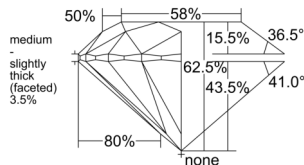

GIA®

FACSIMILE

GIA REPORT 1525726381

Verify this report at GIA.edu

GIA NATURAL DIAMOND DOSSIER®

July 07, 2025
GIA Report Number 1525726381
Shape and Cutting Style ..... Round Brilliant
Measurements ..... 5.04 - 5.07 x 3.16 mm

GRADING RESULTS

Carat Weight ..... 0.50 carat
Color Grade ..... M
Clarity Grade VVS2
Cut Grade ..... Excellent

ADDITIONAL GRADING INFORMATION

Polish ..... Excellent
Symmetry ..... Excellent
Fluorescence ..... Faint
Clarity Characteristics..... Pinpoint, Cavity, Feather
Inscription(s): GIA 1525726381

PROPORTIONS

GRADING SCALES

GIA COLOR SCALE

COLORED	D
	E
	F
	G
	H
	I
	J
NEAR COLORLESS	K
	L
	M
FAIN	N
	O
	P
	Q
VERY LIGHT	R
	S
	T
	U
	V
	W
	X
	Y
LIGHT	Z

GIA CLARITY SCALE

FLAWLESS	INTERNAL FLAWLESS	VERY VERY SLIGHTLY INCLUDED	VERY SLIGHTLY INCLUDED	SLIGHTLY INCLUDED	INCLUDED	FLAWLESS
						EXCELLENT
VVS₁	VVS₂	VS₁	VS₂	SI₁	SI₂	VERY GOOD
						GOOD
I₁	I₂	I₃				FAIR
						POOR

GIA CUT SCALE

EXCELLENT
VERY GOOD
GOOD
FAIR
POOR