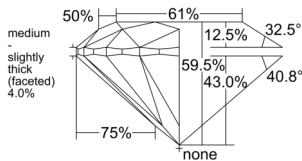

GIA®

FACSIMILE

GIA REPORT 1525684798

Verify this report at GIA.edu

GIA NATURAL DIAMOND DOSSIER®

July 15, 2025
GIA Report Number 1525684798
Shape and Cutting Style ..... Round Brilliant
Measurements ..... 4.86 - 4.88 x 2.90 mm

GRADING RESULTS

Carat Weight ..... 0.42 carat
Color Grade ..... E
Clarity Grade VVS1
Cut Grade ..... Excellent

ADDITIONAL GRADING INFORMATION

Polish ..... Excellent
Symmetry ..... Excellent
Fluorescence ..... Medium Blue
Clarity Characteristics ..... Pinpoint, Feather
Inscription(s): GIA 1525684798

PROPORTIONS

Profile to actual proportions