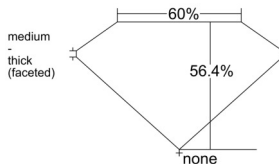

GIA®

FACSIMILE

GIA REPORT 1525657138

Verify this report at GIA.edu

GIA NATURAL DIAMOND DOSSIER®

July 02, 2025
GIA Report Number 1525657138
Shape and Cutting Style ..... Heart Brilliant
Measurements ..... 5.79 x 6.76 x 3.82 mm

GRADING RESULTS

Carat Weight ..... 0.90 carat
Color Grade ..... H
Clarity Grade VS2

ADDITIONAL GRADING INFORMATION

Polish ..... Excellent
Symmetry ..... Excellent
Fluorescence ..... Faint
Clarity Characteristics..... Crystal, Feather
Inscription(s): GIA 1525657138

PROPORTIONS

Profile not to actual proportions

GRADING SCALES

GIA COLOR SCALE		GIA CLARITY SCALE			
COLORLESS	D	VERY VERY SLIGHTLY INCLUDED	FLAWLESS		
	E		INTERNALLY FLAWLESS		
	F	VERY SLIGHTLY INCLUDED	VVS₁		
	G		VVS₂		
	H		VS₁		
	NEAR COLORLESS	I	SLIGHTLY INCLUDED	VS₂	
		J		SI₁	
		FAINT	K	INCLUDED	SI₂
			L		I₁
			M		I₂
VERT LIGHT	N		INCLUDED	I₃	
	O				
	P				
	Q				
	LIGHT	R			
		S			
T					
U					
	V				
	W				
	X				
	Y				
	Z