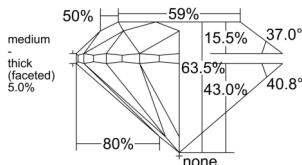

GIA®

FACSIMILE

GIA REPORT 1525406651

Verify this report at GIA.edu

GIA NATURAL DIAMOND DOSSIER®

June 06, 2025
GIA Report Number 1525406651
Shape and Cutting Style ..... Round Brilliant
Measurements ..... 6.04 - 6.08 x 3.85 mm

GRADING RESULTS

Carat Weight ..... 0.90 carat
Color Grade ..... D
Clarity Grade VS1
Cut Grade ..... Very Good

ADDITIONAL GRADING INFORMATION

Polish ..... Excellent
Symmetry ..... Excellent
Fluorescence ..... Medium Blue
Clarity Characteristics ..... Cloud, Pinpoint
Inscription(s): GIA 1525406651

PROPORTIONS

Profile to actual proportions