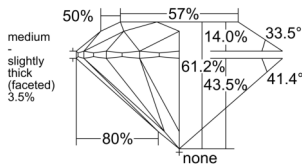

GIA®

FACSIMILE

GIA REPORT

1525366124

Verify this report at GIA.edu

GIA NATURAL DIAMOND DOSSIER®

June 03, 2025
GIA Report Number 1525366124
Shape and Cutting Style ..... Round Brilliant
Measurements ..... 5.31 - 5.33 x 3.26 mm

GRADING RESULTS

Carat Weight ..... 0.56 carat
Color Grade ..... D
Clarity Grade VS1
Cut Grade ..... Excellent

ADDITIONAL GRADING INFORMATION

Polish ..... Excellent
Symmetry ..... Excellent
Fluorescence ..... None
Clarity Characteristics..... Crystal, Feather, Pinpoint
Inscription(s): GIA 1525366124

PROPORTIONS

Profile to actual proportions