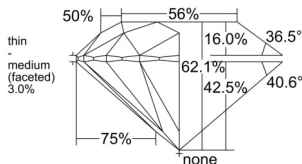

GIA®

FACSIMILE

GIA REPORT 1525258820

Verify this report at GIA.edu

GIA NATURAL DIAMOND DOSSIER®

May 24, 2025
GIA Report Number 1525258820
Shape and Cutting Style ..... Round Brilliant
Measurements ..... 5.28 - 5.30 x 3.28 mm

GRADING RESULTS

Carat Weight ..... 0.56 carat
Color Grade ..... E
Clarity Grade VS1
Cut Grade ..... Excellent

ADDITIONAL GRADING INFORMATION

Polish ..... Excellent
Symmetry ..... Excellent
Fluorescence ..... Medium Blue
Clarity Characteristics..... Crystal, Feather, Pinpoint, Needle
Inscription(s): GIA 1525258820

PROPORTIONS

GRADING SCALES

GIA COLOR SCALE	GIA CLARITY SCALE	GIA CUT SCALE	
D	FLAWLESS	EXCELLENT	
E	INTERNALLY FLAWLESS		
F		VVS₁	VERY GOOD
G	VVS₂		
H	VS₁	GOOD	
I	VS₂		
J	SI₁	FAIR	
K	SI₂		
L	I₁	POOR	
M			
N			
O	I₂		
P			
Q			
R	I₃		
S			
T			
U			
V			
W			
X			
Y			
Z